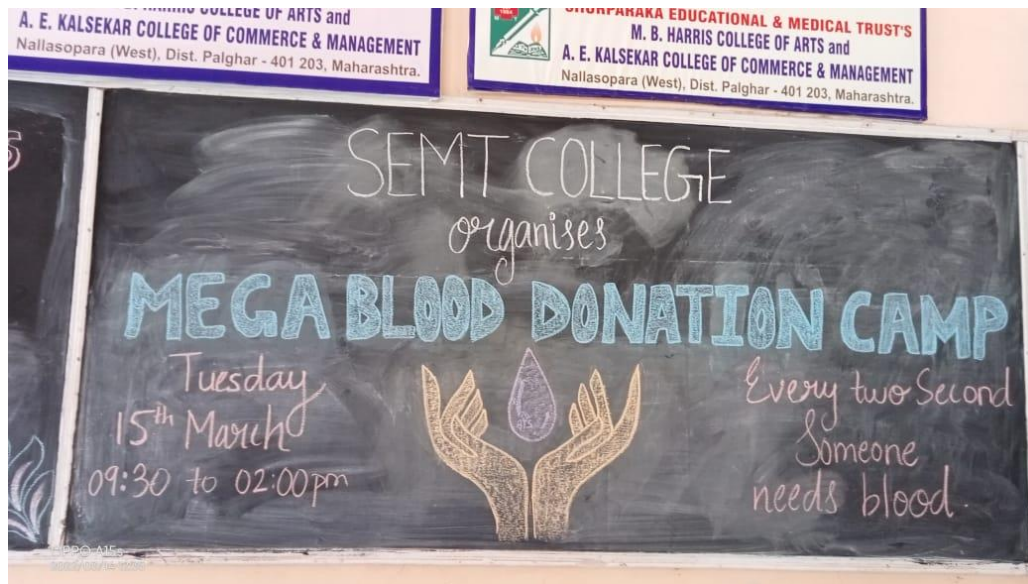

S.E.M.T'S
MOINUDDIN B. HARRIS COLLEGE OF ARTS,
A.E.KALSEKAR COLLEGE OF COMMERCE & MANAGEMENT.
(Affiliated to the University of Mumbai)
NAWAYAT NAGAR, SOPARA (W), VASAI, DIST- PALGHAR
PIN – 401 203, (MAHARASHTRA)

BLOOD DONATION CAMP – 15TH MARCH 2022